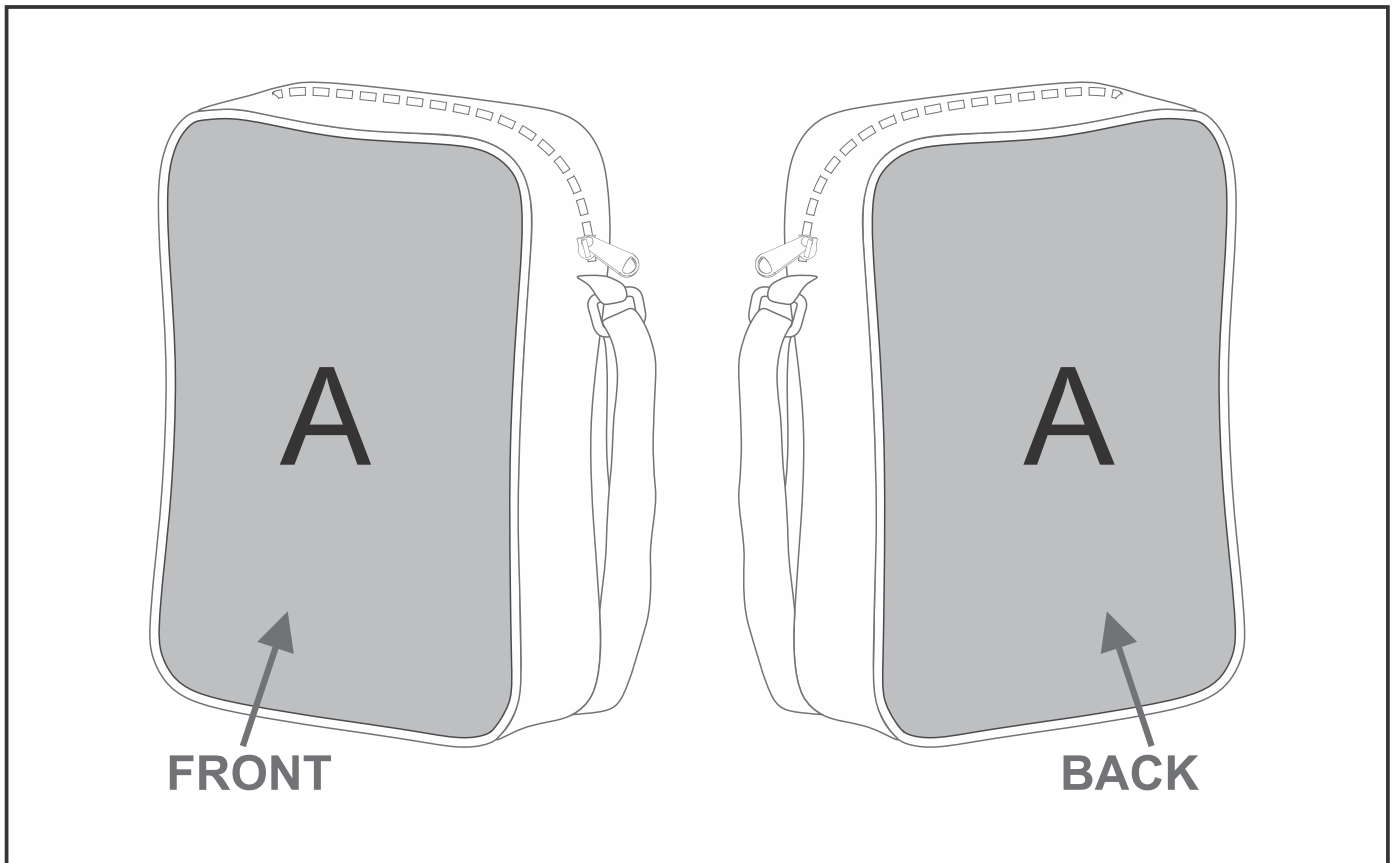

BC-HP-78-G

Hoppla A4 Crossbody Seminar Bag

Need to know:

- Includes 1-Position Sublimation (setup fees apply)
- **Please Note: We cannot guarantee 100% logo Alignment on all Brandable Panels.**

Branding Options:

Position A

1. Custom Sublimation A (CPSUB-A)
Full Colour
Size: 542mm wide x 329mm high